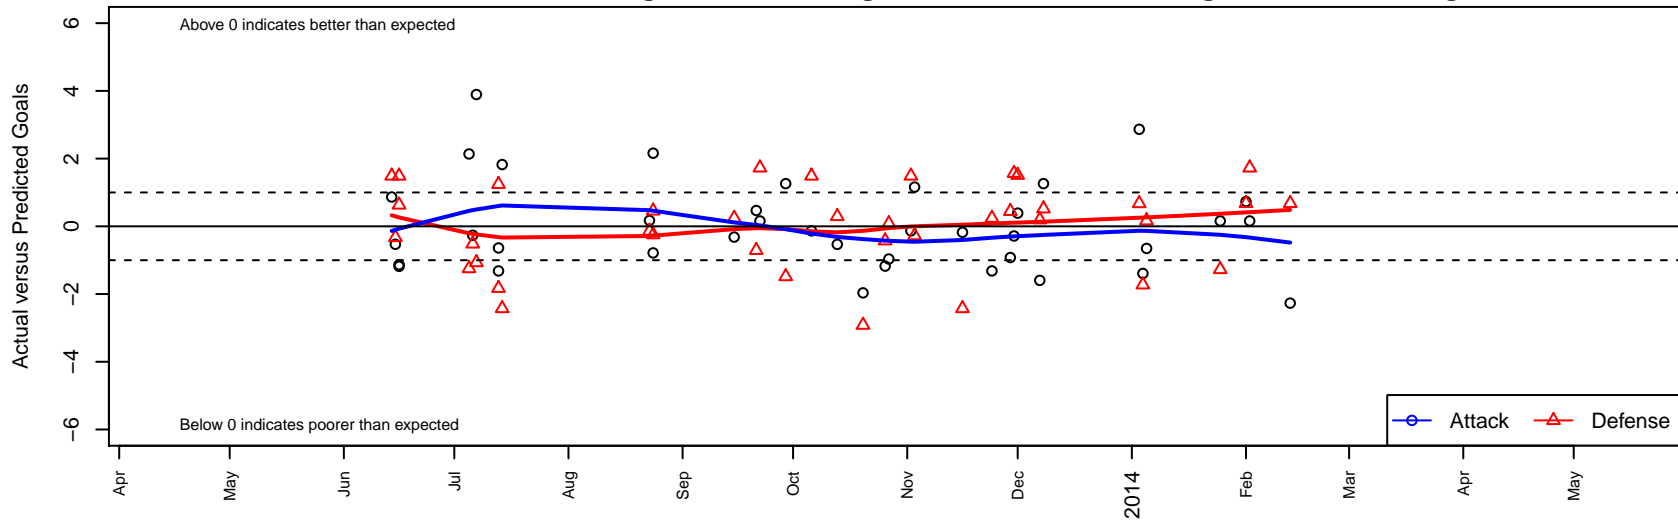

WPFC Black B97
Dots are actual minus expected GF (blue circles) and GA (red triangles).
Blue line is smoothed change in attack strength. Red is smoothed change in defense strength.